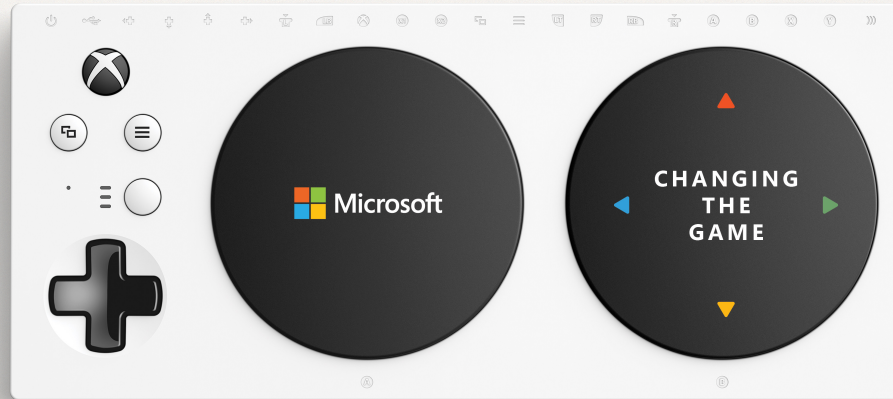

Press headlines

Adaptive Video Game Controllers Open Worlds for Gamers With Disabilities

The New York Times

Microsoft's Super Bowl ad will make you cry over a video game controller

FASTCOMPANY

How Xbox's Adaptive Controller Will Unlock New Worlds

GIZMODO