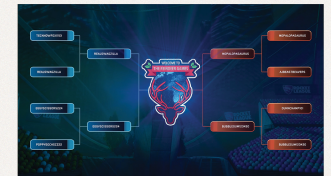

The Tournament